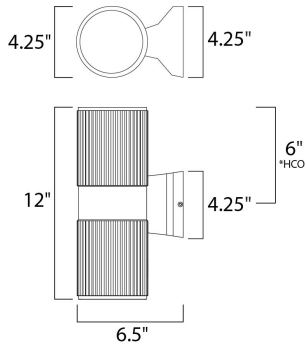

PRODUCT DESCRIPTION

Indirect exterior lighting not only provides illumination where you want but it also highlights the building structure for a beautiful architectural effect. Our collection of up and down lighting fixtures are available in both Architectural Bronze and Brushed Aluminum.

MEASUREMENTS

DIMENSION : 4.25" W x 12" H x 6.5" Ext
BACK PLATE : 4.25" W x 4.25" H x 6" HCO
HANGING WEIGHT : 4.19 lb

LAMPING

INPUT VOLTAGE : 120V
LUMENS : 1,400 Rated (1,030 Del.)
BULB : 2 x 10W LED PCB Integrated , 20W Total
BULB INCLUDED : (Integrated)
DIMMABLE : Triac CL
CRI : 80+ CRI
COLOR_TEMP : 3000K
LIGHTING_DIRECTION : Both

FINISHES OPTION

- Architectural Bronze
- Brushed Aluminum

RATINGS

Wet Location

ADDITIONAL

OPERATING TEMPERATURE:
-20°C (-4°F), 40°C (104°F)

PHOTOMETRIC: Report Found Online

Always consult a qualified electrician before installing any lighting product.