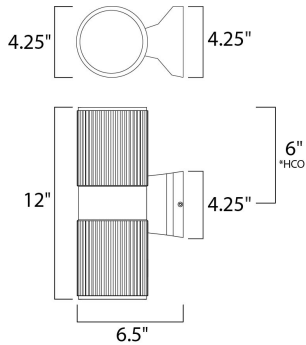

PRODUCT DESCRIPTION

Indirect exterior lighting not only provides illumination where you want but it also highlights the building structure for a beautiful architectural effect. Our collection of up and down lighting fixtures are available in both Architectural Bronze and Brushed Aluminum.

MEASUREMENTS

DIMENSION : 4.25" W x 12" H x 6.5" Ext
BACK PLATE : 4.25" W x 4.25" H x 6" HCO
HANGING WEIGHT : 4.19 lb

LAMPING

INPUT VOLTAGE : 120V
LUMENS : 1,400 Rated (1,030 Del.)
BULB : 2 x 10W LED PCB Integrated , 20W Total
BULB INCLUDED : (Integrated)
DIMMABLE : Triac CL
CRI : 80+ CRI
COLOR_TEMP : 3000K
LIGHTING_DIRECTION : BOTH

FINISHES OPTION

- Architectural Bronze
- Brushed Aluminum

RATINGS

Wet Location

ADDITIONAL

OPERATING TEMPERATURE:
-20°C (-4°F), 40°C (104°F)

PHOTOMETRIC: Report Found Online

Always consult a qualified electrician before installing any lighting product.