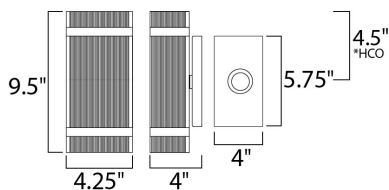

*height from center of outlet to the top of the fixture

MEASUREMENTS

DIMENSION : 4.25" W x 9.5" H x 4" Ext
 BACK PLATE : 4" W x 5.75" H x 4.5" HCO
 HANGING WEIGHT : 2.75 lb

LAMPING

INPUT VOLTAGE : 120V
 LUMENS : 1,400 Rated (405 Del.)
 BULB : 2 x 4.5W LED AC Integrated , 9W Total
 BULB INCLUDED : (Integrated)
 DIMMABLE : Triac CL
 CRI : 80+ CRI
 COLOR_TEMP : 3000K
 LIGHTING_DIRECTION : Up/Down