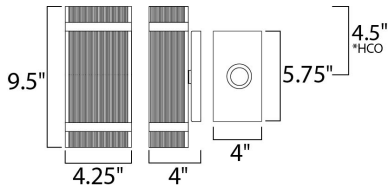

*height from center of outlet to the top of the fixture

MEASUREMENTS

DIMENSION : 4.25" W x 9.5" H x 4" Ext
 BACK PLATE : 4" W x 5.75" H x 4.5" HCO
 HANGING WEIGHT : 2.75 lb

LAMPING

INPUT VOLTAGE : 120V
 LUMENS : 1,400 Rated (405 Del.)
 BULB : 2 x 4.5W LED AC Integrated , 9W Total
 BULB INCLUDED : (Integrated)
 DIMMABLE : Triac CL
 CRI : 80+ CRI
 COLOR_TEMP : 3000K
 LIGHTING_DIRECTION : Up/Down