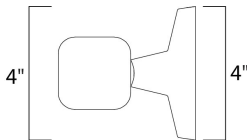

**MEASUREMENTS**

DIMENSION : 4.75" W x 5.25" H x 5" Ext  
 BACK PLATE : 4.75" W x 4.75" H x 2.5" HCO  
 HANGING WEIGHT : 1.53 lb

**LAMPING**

INPUT VOLTAGE : 120V  
 LUMENS : 420 Rated  
 BULB : 1 x 6W LED PCB Integrated , 6W Total  
 BULB INCLUDED : (Integrated)  
 DIMMABLE : No  
 CRI : 80+ CRI  
 COLOR\_TEMP : 3000K