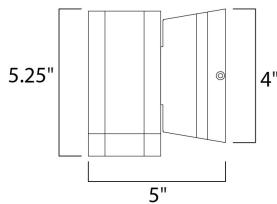

**MEASUREMENTS**

DIMENSION : 4.75" W x 5.25" H x 5" Ext  
 BACK PLATE : 4.75" W x 4.75" H x 2.5" HCO  
 HANGING WEIGHT : 1.53 lb

**LAMPING**

INPUT VOLTAGE : 120V  
 LUMENS : 420 Rated  
 BULB : 1 x 6W LED PCB Integrated , 6W Total  
 BULB INCLUDED : (Integrated)  
 DIMMABLE : No  
 CRI : 80+ CRI  
 COLOR\_TEMP : 3000K