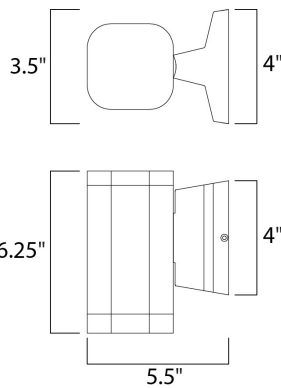

**MEASUREMENTS**

DIMENSION : 4.75" W x 5.25" H x 6" Ext  
 BACK PLATE : 4.75" W x 4.75" H x 2.75" HCO  
 HANGING WEIGHT : 3.3 lb

**LAMPING**

INPUT VOLTAGE : 120V  
 LUMENS : 420 Rated  
 BULB : 1 x 6W LED PCB Integrated , 6W Total  
 BULB INCLUDED : (Integrated)  
 DIMMABLE : No  
 CRI : 80+ CRI  
 COLOR\_TEMP : 3000K