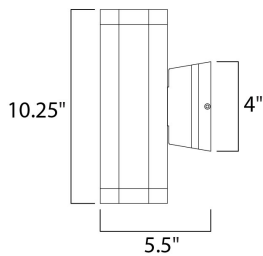

**FINISHES OPTION**

-  Architectural Bronze (ABZ)
-  Brushed Aluminum (AL)

**MATERIAL**

Die Cast Aluminum

**RATINGS**

cETLus  
Wet Location

**ADDITIONAL**

INSTALL UP/DOWN: Any  
OPERATING TEMPERATURE:  
-20°C (-4°F), 40°C (104°F)

**MEASUREMENTS**

DIMENSION : 3.5" W x 10.25" H x 6" Ext  
BACK PLATE : 4.75" W x 2.5" H x 5.25" HCO  
HANGING WEIGHT : 3.53 lb

**LAMPING**

INPUT VOLTAGE : 120V  
LUMENS : 840 Rated  
BULB : 2 x 6W LED PCB Integrated , 12W Total  
BULB INCLUDED : (Integrated)  
DIMMABLE : No  
CRI : 80+ CRI  
COLOR\_TEMP : 3000K  
LIGHTING\_DIRECTION : Up/Down