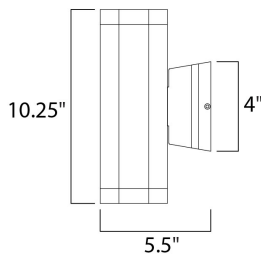

FINISHES OPTION

-  Architectural Bronze
-  Brushed Aluminum

MATERIAL

Die Cast Aluminum

RATINGS

cETLus
Wet Location
For Outdoor

ADDITIONAL

INSTALL UP/DOWN: All
OPERATING TEMPERATURE:
-20°C (-4°F), 40°C (104°F)

MEASUREMENTS

DIMENSION : 3.5" W x 10.25" H x 6" Ext
BACK PLATE : 4.75" W x 2.5" H x 5.25" HCO
HANGING WEIGHT : 3.53 lb

LAMPING

INPUT VOLTAGE : 120V
LUMENS : 840 Rated
BULB : 2 x 6W LED PCB Integrated , 12W Total
BULB INCLUDED : (Integrated)
DIMMABLE : No
CRI : 80+ CRI
COLOR_TEMP : 3000K
LIGHTING_DIRECTION : Up/Down