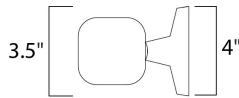

FINISHES OPTION

-  Architectural Bronze
-  Brushed Aluminum

MATERIAL

Die Cast Aluminum

RATINGS

cETLus
Wet Location
For Outdoor

ADDITIONAL

INSTALL UP/DOWN: All
OPERATING TEMPERATURE:
-20°C (-4°F), 40°C (104°F)

MEASUREMENTS

DIMENSION : 3.5" W x 10.25" H x 6" Ext
BACK PLATE : 4.75" W x 2.5" H x 5.25" HCO
HANGING WEIGHT : 3.53 lb

LAMPING

INPUT VOLTAGE : 120V
LUMENS : 840 Rated
BULB : 2 x 6W LED PCB Integrated , 12W Total
BULB INCLUDED : (Integrated)
DIMMABLE : No
CRI : 80+ CRI
COLOR_TEMP : 3000K
LIGHTING_DIRECTION : Up/Down