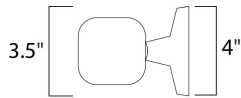

**FINISHES OPTION**

-  Architectural Bronze (ABZ)
-  Brushed Aluminum (AL)

**MATERIAL**

Die Cast Aluminum

**RATINGS**

cETLus  
Wet Location

**ADDITIONAL**

INSTALL UP/DOWN: Any  
OPERATING TEMPERATURE:  
-20°C (-4°F), 40°C (104°F)

**MEASUREMENTS**

DIMENSION : 3.5" W x 10.25" H x 6" Ext  
BACK PLATE : 4.75" W x 2.5" H x 5.25" HCO  
HANGING WEIGHT : 3.53 lb

**LAMPING**

INPUT VOLTAGE : 120V  
LUMENS : 840 Rated  
BULB : 2 x 6W LED PCB Integrated , 12W Total  
BULB INCLUDED : (Integrated)  
DIMMABLE : No  
CRI : 80+ CRI  
COLOR\_TEMP : 3000K  
LIGHTING\_DIRECTION : Up/Down