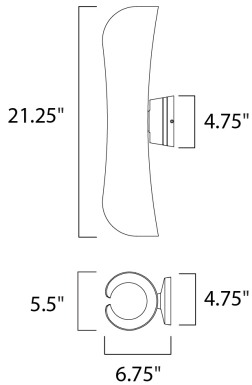

PRODUCT DESCRIPTION

Softly rolled aluminum does not quite meet at the center, leaving an opening to allow light to escape from its top and bottom, visible all along its center. The scroll series comes in our Architectural Bronze finish with a white interior to better reflect light and create an interesting light pattern on the wall. Suitable for both indoor and outdoor applications.

PHOTOMETRIC: Report Found Online

MEASUREMENTS

DIMENSION : 5.5" W x 21.25" H x 6.75" Ext
BACK PLATE : 4.75" W x 4.75" H x 10.5" HCO
HANGING WEIGHT : 4.68 lb

LAMPING

INPUT VOLTAGE : 120V
LUMENS : 1,540 Rated
BULB : 2 x 11W LED PCB Integrated , 22W Total
BULB INCLUDED : (Integrated)
DIMMABLE : N
CRI : 90+ CRI
COLOR_TEMP : 3000K
LIGHTING_DIRECTION : Up/Down