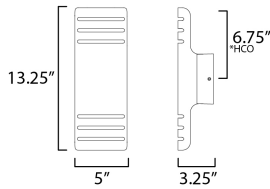

LAMPING

INPUT VOLTAGE : 120V
LUMENS : 1,120 Rated (720 Del.)
BULB : 2 x 8W LED AC Integrated , 16W Total
BULB INCLUDED : (Integrated)
DIMMABLE : Y
CRI : 90 CRI
COLOR_TEMP : 3000K
LIGHTING_DIRECTION : Directional