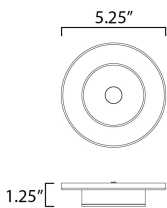

PRODUCT DESCRIPTION

Designed with a recessed optical lens housed in the center of a sloped interior edge, the Caldera collection provides a luminous light source with minimal glare and intriguing beam angle. The collection's flush mounts feature an extremely small profile, extending less than 2" from the ceiling surface. With a diameter of 3.25 inches, the flush mounts also include a mud-in plate for clean architectural finishing applications as well as a cover plate for simpler installations that do not require additional preparation.

MEASUREMENTS

DIMENSION : 5.25" L x 5.25" W x 1.25" H
 CANOPY : 5.25" W x 0.25" H x 5.25" L
 HANGING WEIGHT : 0.5 lb

LAMPING

INPUT VOLTAGE : 120-277V
 LUMENS : 700 Rated (650 Del.)
 BULB : 1 x 8W LED DC Integrated , 8W Total
 BULB INCLUDED : (Integrated)
 DIMMABLE : Triac or ELV at 120V
 CRI : 90+ CRI
 COLOR_TEMP : 3000K