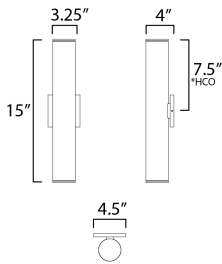

PRODUCT DESCRIPTION

Designed with a recessed optical lens housed in the center of a sloped interior edge, the Caldera collection provides a luminous light source with minimal glare and intriguing beam angle. The collection's flush mounts feature an extremely small profile, extending less than 2" from the ceiling surface. With a diameter of 3.25 inches, the flush mounts also include a mud-in plate for clean architectural finishing applications as well as a cover plate for simpler installations that do not require additional preparation.