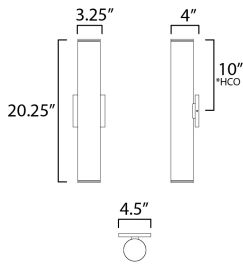

LAMPING

INPUT VOLTAGE : 120-277V
LUMENS : 3,000 Rated (2,030 Del.)
BULB : 2 x 15W LED DC Integrated , 30W Total
BULB INCLUDED : (Integrated)
DIMMABLE : Triac
CRI : 90 CRI
COLOR_TEMP : 3000K
LIGHTING_DIRECTION : UP & Down