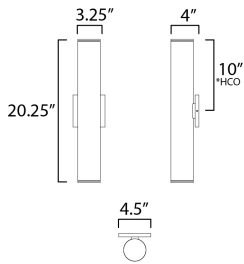

LAMPING

- INPUT VOLTAGE : 120-277V
- LUMENS : 3,000 Rated (2,030 Del.)
- BULB : 2 x 15W LED DC Integrated , 30W Total
- BULB INCLUDED : (Integrated)
- DIMMABLE : Triac
- CRI : 90 CRI
- COLOR_TEMP : 3000K
- LIGHTING_DIRECTION : UP & Down