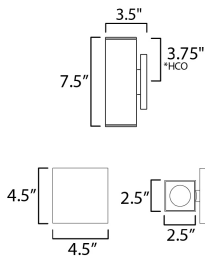

LAMPING

INPUT VOLTAGE : 120-277V
LUMENS : 900 Rated (670 Del.)
BULB : 1 x 7W LED DC Integrated , 14W Total
BULB INCLUDED : (Integrated)
DIMMABLE : Triac, 0-10V
CRI : 90 CRI
COLOR_TEMP : 3000K
LIGHTING_DIRECTION : Down