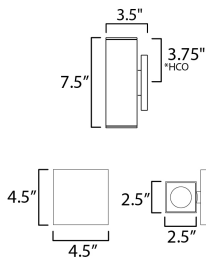

LAMPING

INPUT VOLTAGE : 120-277V
LUMENS : 1,400 Rated (1,120 Del.)
BULB : 2 x 7W LED DC Integrated , 14W Total
BULB INCLUDED : (Integrated)
DIMMABLE : Triac, 0-10V
CRI : 90 CRI
COLOR_TEMP : 3000K
LIGHTING_DIRECTION : Up & Down