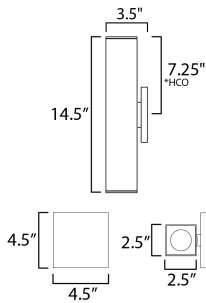

LAMPING

INPUT VOLTAGE : 120-277V
LUMENS : 1,400 Rated (1,190 Del.)
BULB : 2 x 7W LED DC Integrated , 14W Total
BULB INCLUDED : (Integrated)
DIMMABLE : Triac or ELV at 120V
CRI : 90 CRI
COLOR_TEMP : 3000K
LIGHTING_DIRECTION : Up&Down