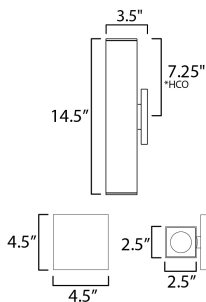

LAMPING

INPUT VOLTAGE : 120-277V
LUMENS : 1,400 Rated (1,120 Del.)
BULB : 2 x 7W LED DC Integrated , 14W Total
BULB INCLUDED : (Integrated)
DIMMABLE : Triac, 0-10V
CRI : 90 CRI
COLOR_TEMP : 3000K
LIGHTING_DIRECTION : Up & Down