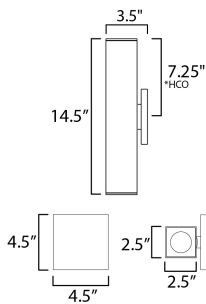

LAMPING

INPUT VOLTAGE : 120-277V
LUMENS : 1,400 Rated (1,190 Del.)
BULB : 2 x 7W LED DC Integrated , 14W Total
BULB INCLUDED : (Integrated)
DIMMABLE : Triac or ELV at 120V
CRI : 90 CRI
COLOR_TEMP : 3000K
LIGHTING_DIRECTION : Up&Down