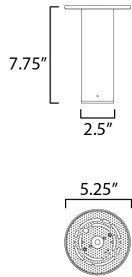

PRODUCT DESCRIPTION

This classic cylinder design has been made ultra-thin intending its use in applications requiring ADA compliance. The sconce casts generous lighting both upwards and downwards using dedicated, high-powered LED. Concealed within the frame, there is a range voltage 120-277V LED driver making this a great option for light commercial as well as residential applications. Available in Matte Black, Architectural Bronze and White outdoor powder coat finishes. For Dark Sky applications, make use of the optional Dark Sky Cap available.

MEASUREMENTS

DIMENSION : 5.25" W x 7.75" H
 CANOPY : 5.25" W x 0.25" H x 5.25" L
 HANGING WEIGHT : 1.54 lb

LAMPING

INPUT VOLTAGE : 120-277V
 LUMENS : 700 Rated (640 Del.)
 BULB : 1 x 7W LED DC Integrated , 7W Total
 BULB INCLUDED : (Integrated)
 DIMMABLE : Triac or ELV at 120V
 CRI : 90 CRI
 COLOR_TEMP : 3000K