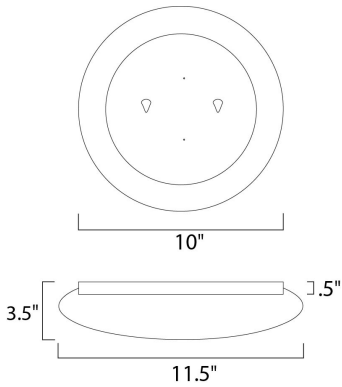

**PRODUCT DESCRIPTION**

Maxim Lighting's slim 2.5" profile Energy Star Certified Low Profile EE Collection uses energy saving T9 Circline bulbs, mountable on the ceiling or wall, with features including electronic no flicker ballasts, 3100 K color temperature, rated life of 10,000 hours, and UV rated acrylic.

**MEASUREMENTS**

DIMENSION : 11.5" L x 11.5" W x 3.5" H  
 MAX OAH : 10" W x 0.94" H  
 HANGING WEIGHT : 1.76 lb

**LAMPING**

INPUT VOLTAGE : 120V  
 LUMENS : 1,050 Rated  
 BULB : 1 x 22W Fluorescent 4-Pin T9 Circline , 22W Total  
 BULB INCLUDED : (Included)  
 DIMMABLE : No  
 COLOR\_TEMP : 3000K

**FINISHES OPTION**

**GLASS**

White WT

**MATERIAL**

Acrylic, Steel

**RATINGS**

cULus  
 Damp Location  
 CA Title 24

**ADDITIONAL**