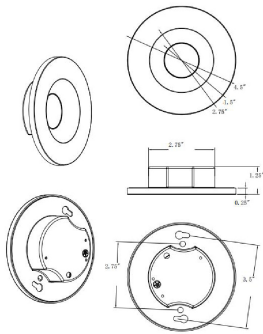

PRODUCT DESCRIPTION

Designed to install snug into a 4-0 junction box, this surface mounted fixture boasts the lowest profile possible similar to recessed lighting. The twist locking trim easily removes for installation with a frame that can be mudded-in for an even more streamlined design. Economically priced, the Snug is ideal for residential or commercial spaces looking for a more attractive option.

MEASUREMENTS

DIMENSION : 4.5" L x 4.5" W x 1.25" H
 CANOPY : 4.5" W x 1.25" H x 4.5" L
 HANGING WEIGHT : 0.25 lb

LAMPING

INPUT VOLTAGE : 120V
 LUMENS : 1,000 Rated (800 Del.)
 BULB : 1 x 11W LED PCB Integrated , 11W Total
 BULB INCLUDED : (Integrated)
 DIMMABLE : Triac or ELV
 CRI : 90 CRI
 COLOR_TEMP : 27-30-35-40-50K