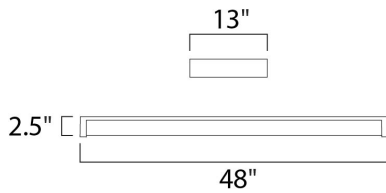

PRODUCT DESCRIPTION

Maxim Lighting's Wrap Around EE collection uses energy saving fluorescent T8 bulbs and features an electronic no flicker ballasts and acrylic lens.

MEASUREMENTS

DIMENSION : 48" L x 13" W x 2.5" H
 HANGING WEIGHT : 8.95 lb

LAMPING

INPUT VOLTAGE : 120V
 BULB : 4 x 32W Fluorescent Med Bi Pin T8 , 128W Total
 BULB INCLUDED : (Not Included)
 DIMMABLE : No

FINISHES OPTION

 White (WT)

GLASS

White WT

MATERIAL

Steel