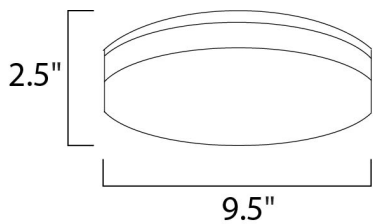

MEASUREMENTS

DIMENSION : 9.5" L x 9.5" W x 2.5" H
 HANGING WEIGHT : 0.92 lb

LAMPING

INPUT VOLTAGE : 120-277V
 LUMENS : 700 Rated (577 Del.)
 BULB : 1 x 8W LED PCB Integrated , 8W Total
 BULB INCLUDED : (Integrated)
 DIMMABLE : No
 CRI : 80+ CRI
 COLOR_TEMP : 3000K