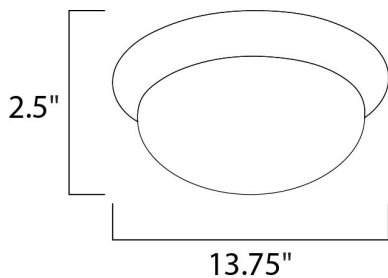

MEASUREMENTS

DIMENSION : 13.75" W x 2.5" H
 HANGING WEIGHT : 4.4 lb

LAMPING

INPUT VOLTAGE : 100-277V
 LUMENS : 1,000 Rated (716 Del.)
 BULB : 1 x 12W LED LED , 12W Total
 BULB INCLUDED : (Included)
 DIMMABLE : No
 CRI : 80 CRI
 COLOR_TEMP : 3000K