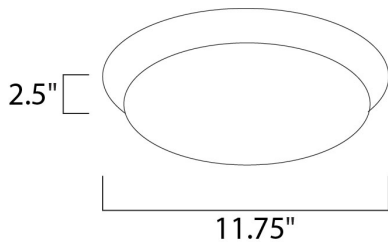

MEASUREMENTS

DIMENSION : 11.75" L x 11.75" W x 2.5" H
 HANGING WEIGHT : 1.54 lb

LAMPING

INPUT VOLTAGE : 120-277V
 LUMENS : 800 Rated (656 Del.)
 BULB : 1 x 8W LED PCB Integrated , 8W Total
 BULB INCLUDED : (Integrated)
 DIMMABLE : No
 CRI : 80+ CRI
 COLOR_TEMP : 3000K