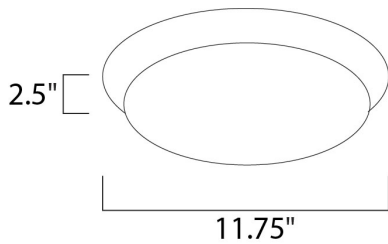

MEASUREMENTS

DIMENSION : 11.75" L x 11.75" W x 2.5" H
 HANGING WEIGHT : 1.54 lb

LAMPING

INPUT VOLTAGE : 120-277V
 LUMENS : 800 Rated (656 Del.)
 BULB : 1 x 8W LED PCB Integrated , 8W Total
 BULB INCLUDED : (Integrated)
 DIMMABLE : No
 CRI : 80+ CRI
 COLOR_TEMP : 3000K