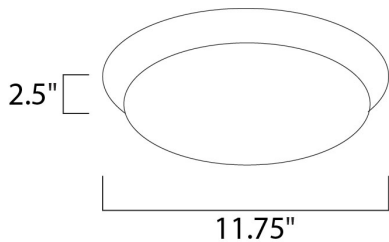

MEASUREMENTS

DIMENSION : 11.75" L x 11.75" W x 2.5" H
 HANGING WEIGHT : 1.54 lb

LAMPING

INPUT VOLTAGE : 120-277V
 LUMENS : 800 Rated (656 Del.)
 BULB : 1 x 8W LED PCB Integrated , 8W Total
 BULB INCLUDED : (Integrated)
 DIMMABLE : No
 CRI : 80+ CRI
 COLOR_TEMP : 3000K