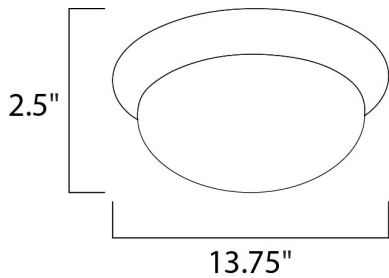

MEASUREMENTS

DIMENSION : 13.75" L x 13.75" W x 2.5" H
 HANGING WEIGHT : 1.78 lb

LAMPING

INPUT VOLTAGE : 120-277V
 LUMENS : 1,200 Rated (984 Del.)
 BULB : 1 x 12W LED PCB Integrated , 12W Total
 BULB INCLUDED : (Integrated)
 DIMMABLE : No
 CRI : 80+ CRI
 COLOR_TEMP : 3000K