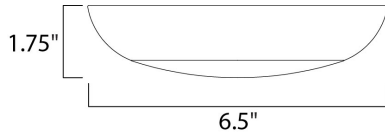

**PRODUCT DESCRIPTION**

This very compact LED flush mount directly installs on any 4" junction box and gives the look of a recessed trim. Constructed of Die Cast Aluminum, the Diverse luminaire is dimmable and also approved for wet or damp locations so it can be used in virtually any ceiling application, including showers.

**MEASUREMENTS**

DIMENSION : 6.5" L x 6.5" W x 1.75" H  
 HANGING WEIGHT : 0.71 lb

**LAMPING**

INPUT VOLTAGE : 120V  
 LUMENS : 700 Rated (425 Del.)  
 BULB : 1 x 10W LED AC Integrated , 10W Total  
 BULB INCLUDED : (Integrated)  
 DIMMABLE : Triac CL  
 CRI : 80+ CRI  
 COLOR\_TEMP : 3000K