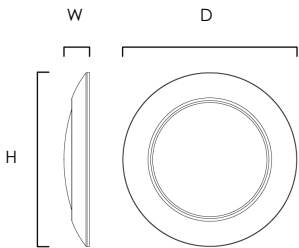

#### PRODUCT DESCRIPTION

This very compact LED flush mount directly installs on any 4" junction box and gives the look of a recessed trim. Constructed of Die Cast Aluminum, the Diverse luminaire is dimmable and approved for wet or damp locations so it can be used in virtually any ceiling application, including showers.

#### MEASUREMENTS

DIMENSION : 7.5" L x 7.5" W x 1.2" H  
HANGING WEIGHT : 0.35 lb