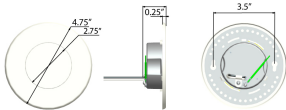

PRODUCT DESCRIPTION

Designed to install snug into a 4-0 junction box, this surface mounted fixture boasts the lowest profile possible similar to recessed lighting. The twist locking trim easily removes for installation with a frame that can be mudded-in for an even more streamlined design. Economically priced, the Snug is ideal for residential or commercial spaces looking for a more attractive option.

MEASUREMENTS

DIMENSION : 5" L x 5" W x 1.5" H
 CANOPY : 5" W x 1" H x 5" L
 HANGING WEIGHT : 0.23 lb

LAMPING

INPUT VOLTAGE : 120V
 LUMENS : 900 Rated (750 Del.)
 BULB : 1 x 11W LED AC Integrated , 11W Total
 DIMMABLE : Triac or ELV
 CRI : 90 CRI
 COLOR_TEMP : 3000K