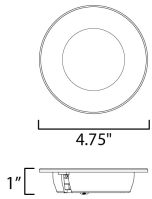

**PRODUCT DESCRIPTION**

Designed to install snug into a 4-0 junction box, this surface mounted fixture boasts the lowest profile possible similar to recessed lighting. The twist locking trim easily removes for installation with a frame that can be mudded-in for an even more streamlined design. Economically priced, the Snug is ideal for residential or commercial spaces looking for a more attractive option.

**MEASUREMENTS**

DIMENSION : 5" L x 5" W x 1.5" H  
 CANOPY : 5" W x 1" H x 5" L  
 HANGING WEIGHT : 0.25 lb

**LAMPING**

INPUT VOLTAGE : 120V  
 LUMENS : 900 Rated (750 Del.)  
 BULB : 1 x 11W LED AC Intergrated , 11W Total  
 DIMMABLE : Triac or ELV  
 CRI : 90 CRI  
 COLOR\_TEMP : 27-30-35-40-50K