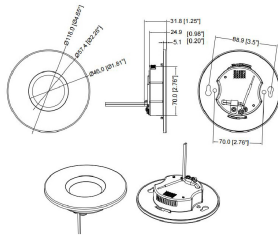

PRODUCT DESCRIPTION

Designed to install snug into a 4-0 junction box, this surface mounted fixture boasts the lowest profile possible similar to recessed lighting. The twist locking trim easily removes for installation with a frame that can be mudded-in for an even more streamlined design. Economically priced, the Snug is ideal for residential or commercial spaces looking for a more attractive option.

MEASUREMENTS

DIMENSION : 4.5" L x 4.5" W x 1.75" H
 CANOPY : 4.5" W x 1.75" H x 4.5" L
 HANGING WEIGHT : 0.25 lb

LAMPING

INPUT VOLTAGE : 120V
 LUMENS : 930 Rated (750 Del.)
 BULB : 1 x 11W LED PCB Intergrated , 11W Total
 BULB INCLUDED : (Integrated)
 DIMMABLE : Triac or ELV
 CRI : 90 CRI
 COLOR_TEMP : 27-30-35-40-50K
 LIGHTING_DIRECTION : Down