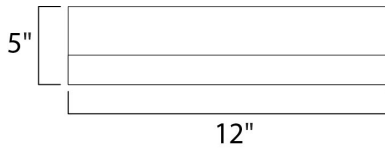

PRODUCT DESCRIPTION

The CounterMax MX-FD Series fluorescent under cabinet lighting boasts T-5 high lumen technology in sizes from 12" to 43" in length. Full size knock outs allow for easy direct wire installation in any application.

MEASUREMENTS

DIMENSION : 12" L x 5" W x 1.25" H
 HANGING WEIGHT : 1.47 lb

LAMPING

INPUT VOLTAGE : 120V
 LUMENS : 400 Rated
 BULB : 1 x 8W Fluorescent Mini Bi Pin T5 , 8W Total
 BULB INCLUDED : (Included)
 DIMMABLE : No
 COLOR_TEMP : 3100K