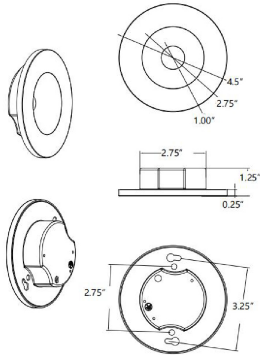

PRODUCT DESCRIPTION

Designed to install snug into a 4-0 junction box, this surface mounted fixture boasts the lowest profile possible similar to recessed lighting. The twist locking trim easily removes for installation with a frame that can be mudded-in for an even more streamlined design. Economically priced, the Snug is ideal for residential or commercial spaces looking for a more attractive option.

MEASUREMENTS

DIMENSION : 4.5" L x 4.5" W x 1.25" H
 CANOPY : 4.5" W x 1.25" H x 4.5" L
 HANGING WEIGHT : 0.25 lb

LAMPING

INPUT VOLTAGE : 120V
 LUMENS : 1,000 Rated (800 Del.)
 BULB : 1 x 11W LED PCB Integrated , 11W Total
 BULB INCLUDED : (Integrated)
 DIMMABLE : Triac or ELV
 CRI : 90 CRI
 COLOR_TEMP : 27-30-35-40-50K