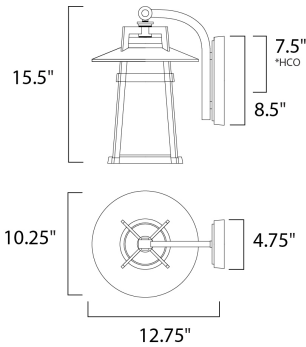

PRODUCT DESCRIPTION

Classic, contemporary style of Die Cast aluminum finished in Adobe features an integral hood and Satin White conical shade, which help cast light in a downward direction. Illumination provided by long life and energy efficient LED.

MEASUREMENTS

DIMENSION : 10.25" W x 15.5" H x 12.75" Ext
BACK PLATE : 4.75" W x 8.5" H x 7.5" HCO
HANGING WEIGHT : 5.58 lb

LAMPING

INPUT VOLTAGE : 120V
LUMENS : 720 Rated
BULB : 1 x 8W LED PCB Integrated , 8W Total
BULB INCLUDED : (Integrated)
DIMMABLE : Triac CL
CRI : 90+ CRI
COLOR_TEMP : 3000K

FINISHES OPTION

Adobe (AE)

GLASS

Satin White SW

MATERIAL

Die Cast Aluminum, Glass

RATINGS

cETLus
Wet Location
For Outdoor

ADDITIONAL

RATED LIFE 35000 Hours
OPERATING TEMPERATURE:
-20°C (-4°F), 40°C (104°F)

PHOTOMETRIC: Report Found Online

Always consult a qualified electrician before installing any lighting product.