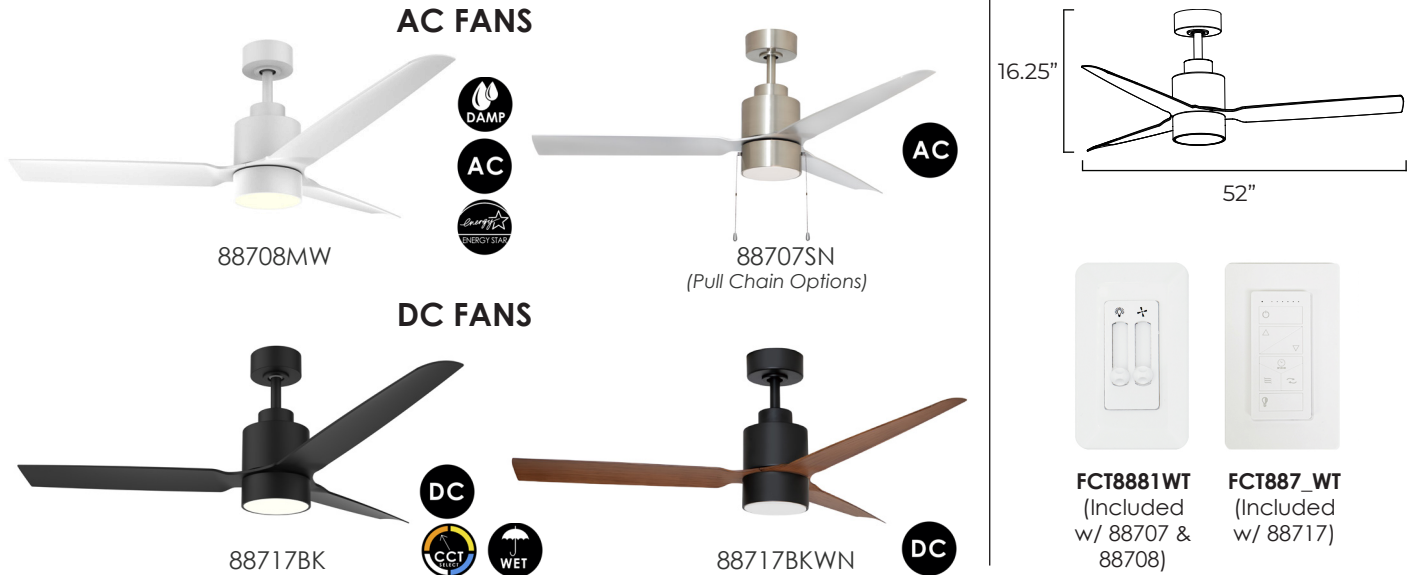

FALCON | 88707 | 88708 | 88717

The Falcon ceiling fan combines sleek, modern style with versatility. Damp-rated for indoor or covered outdoor use, it features a 3CCT LED light with adjustable color temperatures and an optional cover plate. The included wall control allows separate adjustments for fan speed and light brightness (3-wire installation required). Optional extension rods are available for customized height. Stylish and functional, the Falcon is perfect for any space.

Indoor/Outdoor | AC or DC Motor | Wet or Damp Rated | ABS Blades | Pull Chain Option

	LAMPING	DIMENSIONS	ENERGY INFO AT HIGH SPEED	DOWNRODS
88707	18W PCB LED COLOR TEMP: 3000K, CRI: 90+ LUMENS: 1m 945 DELIVERED	52" D x 16.25" H BLADE: 3 x 24.8"	AIRFLOW: 5100 CFM AIRFLOW EFFICIENCY: 119 CFM / W ELECTRICITY USE: 28W	12" FRD10012 18" FRD10018 24" FRD10024
88708	18W PCB LED COLOR TEMP: 3000K, CRI: 90+ LUMENS: 1m 945 DELIVERED	52" D x 16.25" H BLADE: 3 x 24.8"	AIRFLOW: 5100 CFM AIRFLOW EFFICIENCY: 119 CFM / W ELECTRICITY USE: 28W	36" FRD10036* 48" FRD10048* 60" FRD10060* 72" FRD10072*
88717	18W PCB LED COLOR TEMP: 27-30-40K, CRI: 90+ LUMENS: 1m 945 DELIVERED	52" D x 16.25" H BLADE: 3 x 24.8"	AIRFLOW: 5268 CFM AIRFLOW EFFICIENCY: 161 CFM / W ELECTRICITY USE: 25W	*Only available in Powder Coat finishes

COMPLETE FINISH AND BLADE OPTIONS:

- BLACK (BK)**
- BLACK / WALNUT (WNBK)**
- SATIN NICKEL (SN)**
- MATTE WHITE (MW)**

BLADES

MATERIAL: ABS
PITCH: 18°

Includes:

6" Downrods