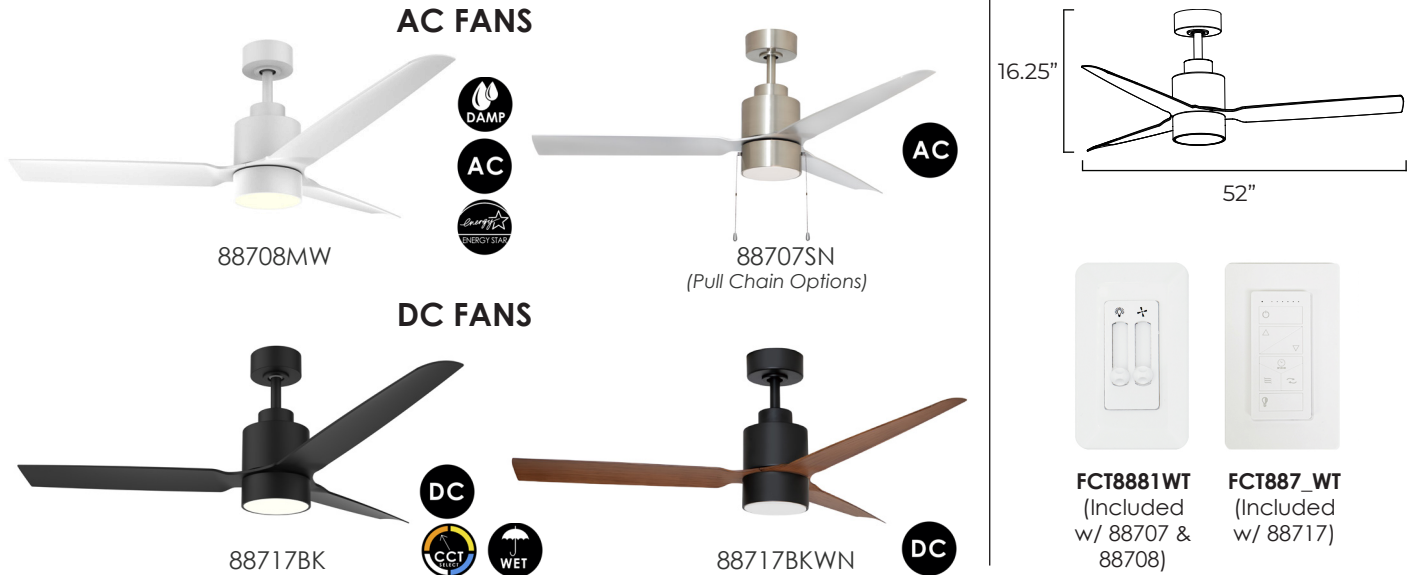

# FALCON | 88707 | 88708 | 88717

The Falcon ceiling fan combines sleek, modern style with versatility. Damp-rated for indoor or covered outdoor use, it features a 3CCT LED light with adjustable color temperatures and an optional cover plate. The included wall control allows separate adjustments for fan speed and light brightness (3-wire installation required). Optional extension rods are available for customized height. Stylish and functional, the Falcon is perfect for any space.

Indoor/Outdoor | AC or DC Motor | Wet or Damp Rated | ABS Blades | Pull Chain Option

	LAMPING	DIMENSIONS	ENERGY INFO AT HIGH SPEED	DOWNRODS
88707	18W PCB LED COLOR TEMP: 3000K, CRI: 90+ LUMENS: 1m 945 DELIVERED	52" D x 16.25" H BLADE: 3 x 24.8"	<b>AIRFLOW:</b> 5100 CFM <b>AIRFLOW EFFICIENCY:</b> 119 CFM / W <b>ELECTRICITY USE:</b> 28W	12" FRD10012 18" FRD10018 24" FRD10024
88708	18W PCB LED COLOR TEMP: 3000K, CRI: 90+ LUMENS: 1m 945 DELIVERED	52" D x 16.25" H BLADE: 3 x 24.8"	<b>AIRFLOW:</b> 5100 CFM <b>AIRFLOW EFFICIENCY:</b> 119 CFM / W <b>ELECTRICITY USE:</b> 28W	36" FRD10036* 48" FRD10048* 60" FRD10060* 72" FRD10072*
88717	18W PCB LED COLOR TEMP: 27-30-40K, CRI: 90+ LUMENS: 1m 945 DELIVERED	52" D x 16.25" H BLADE: 3 x 24.8"	<b>AIRFLOW:</b> 5268 CFM <b>AIRFLOW EFFICIENCY:</b> 161 CFM / W <b>ELECTRICITY USE:</b> 25W	*Only available in Powder Coat finishes

**COMPLETE FINISH AND BLADE OPTIONS:**

- BLACK (BK)**
- BLACK / WALNUT (WNBK)**
- SATIN NICKEL (SN)**
- MATTE WHITE (MW)**

**BLADES**

**MATERIAL:** ABS  
**PITCH:** 18°

**Includes:**

6" Downrods