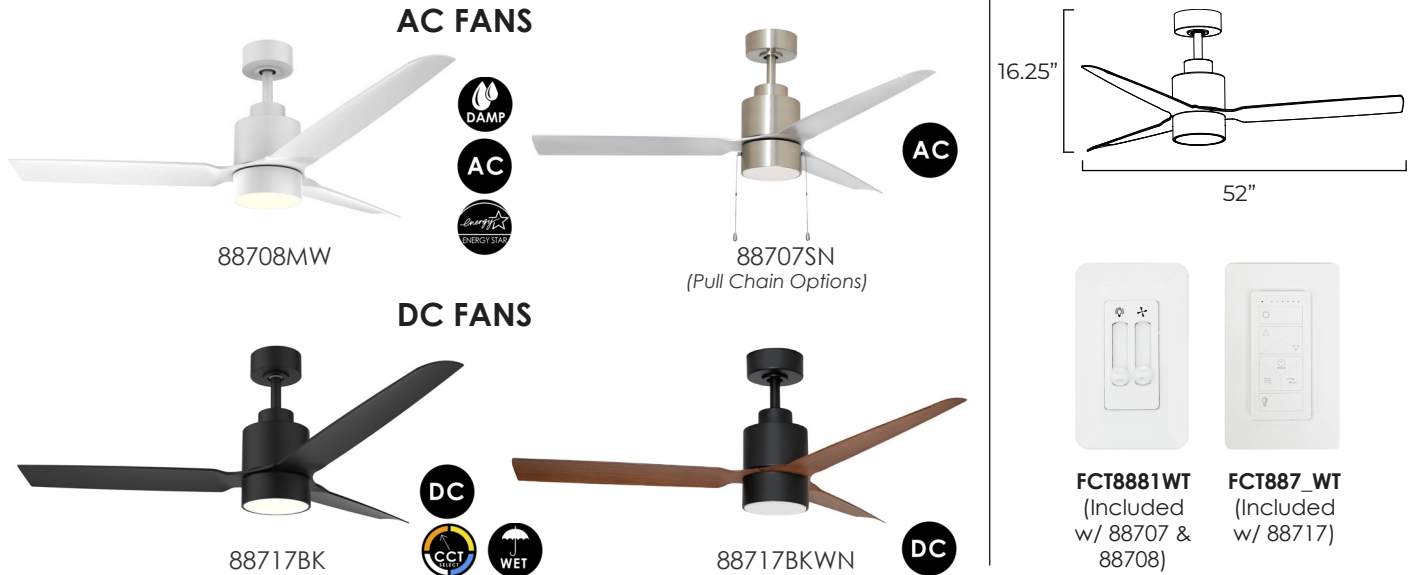

FALCON | 88707 | 88708 | 88717

The Falcon ceiling fan combines sleek, modern style with versatility. Damp-rated for indoor or covered outdoor use, it features a 3CCT LED light with adjustable color temperatures and an optional cover plate. The included wall control allows separate adjustments for fan speed and light brightness (3-wire installation required). Optional extension rods are available for customized height. Stylish and functional, the Falcon is perfect for any space.

Indoor/Outdoor | AC or DC Motor | Wet or Damp Rated | ABS Blades | Pull Chain Option

	LAMPING	DIMENSIONS	ENERGY INFO AT HIGH SPEED	DOWNRODS
88707	18W PCB LED COLOR TEMP: 3000K, CRI: 90+ LUMENS: 1m 945 DELIVERED	52" D x 16.25" H BLADE: 3 x 24.8"	AIRFLOW: 5100 CFM AIRFLOW EFFICIENCY 119 CFM / W ELECTRICITY USE: 28W	12" FRD10012 18" FRD10018 24" FRD10024
88708	18W PCB LED COLOR TEMP: 3000K, CRI: 90+ LUMENS: 1m 945 DELIVERED	52" D x 16.25" H BLADE: 3 x 24.8"	AIRFLOW: 5100 CFM AIRFLOW EFFICIENCY 119 CFM / W ELECTRICITY USE: 28W	36" FRD10036* 48" FRD10048* 60" FRD10060* 72" FRD10072*
88717	18W PCB LED COLOR TEMP: 27-30-40K, CRI: 90+ LUMENS: 1m 945 DELIVERED	52" D x 16.25" H BLADE: 3 x 24.8"	AIRFLOW: 5268 CFM AIRFLOW EFFICIENCY 161 CFM / W ELECTRICITY USE: 25W	*Only available in Powder Coat finishes

COMPLETE FINISH AND BLADE OPTIONS:

- BLACK (BK)**
- BLACK / WALNUT (WNBK)**
- SATIN NICKEL (SN)**
- MATTE WHITE (MW)**

BLADES

MATERIAL: ABS
PITCH: 18°

Includes:

6" Downrods