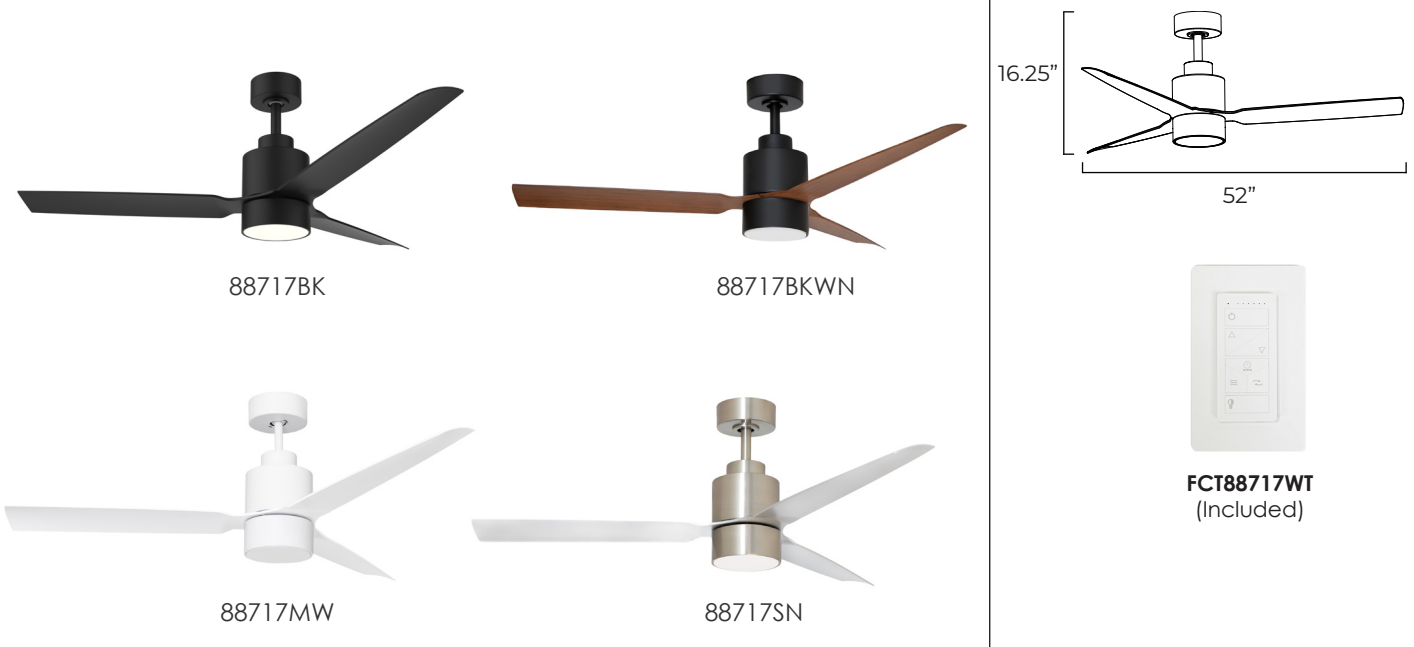

FALCON-DC | 88717

The Falcon ceiling fan combines sleek, modern style with versatility. Damp-rated for indoor or covered outdoor use, it features a 3CCT LED light with adjustable color temperatures and an optional cover plate. The included wall control allows separate adjustments for fan speed and light brightness (3-wire installation required). Optional extension rods are available for customized height. Stylish and functional, the Falcon is perfect for any space.

Indoor/Outdoor | DC Motor | Wet Rated | ABS Blades | Pull Chain Option

88717	LAMPING	DIMENSIONS	ENERGY INFO AT HIGH SPEED	DOWNRODS
	18W PCB LED COLOR TEMP: 27-30-40K, CRI: 90+ LUMENS: 1m 945 DELIVERED	52" D x 16.25" H BLADE: 3 x 24.8"	AIRFLOW: 5268 CFM AIRFLOW EFFICIENCY 161 CFM / W ELECTRICITY USE: 25W	12" (FRD10012) 18" (FRD10018) 24" (FRD10024) 36" (FRD10036*) 48" (FRD10048*) 60" (FRD10060*) 72" (FRD10072*)

COMPLETE FINISH AND BLADE OPTIONS:

- BLACK (BK)**
- BLACK / WALNUT (WNBK)**
- SATIN NICKEL (SN)**
- MATTE WHITE (MW)**

BLADES

MATERIAL: ABS
PITCH: 18°

*Only available in Powder Coat finishes

Includes:
6" Downrods