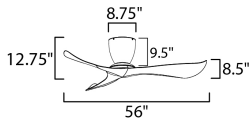

**PRODUCT DESCRIPTION**

Inspired by the effortless rhythm of a gentle breeze, the Keanu fan brings both form and function to indoor and outdoor spaces. Its graceful curve appears like carved wood but it is made of ABS blades designed for durability in Wet Location applications. The energy-efficient DC motor ensures quiet, powerful performance. Offering versatility for any setting, the Keanu is available as a close-to-ceiling hugger or with down rod options, with or without an integrated, CCT-tunable light kit. The LED is adjustable from a warm 2700K to bright 5000K. Choose from Matte White, Matte Black, or Satin Nickel finishes, with Teak wood blade options for Matte White and Walnut wood blades for Matte Black. Complete with a DC wall control, the Keanu delivers a refreshing blend of modern design and year-round comfort.

**MEASUREMENTS**

DIMENSION : 56" L x 56" W x 12.75" H  
 CANOPY : 8.75" W x 8" H x 8.75" L  
 HANGING WEIGHT : 13.78 lb

**LAMPING**

INPUT VOLTAGE : 120V  
 BULB : W , 0W Total

**FINISHES OPTION**

-  Black (BK)
-  Black / Walnut (BKWN)
-  Matte White (MW)
-  Matte White / Teak (MWTK)