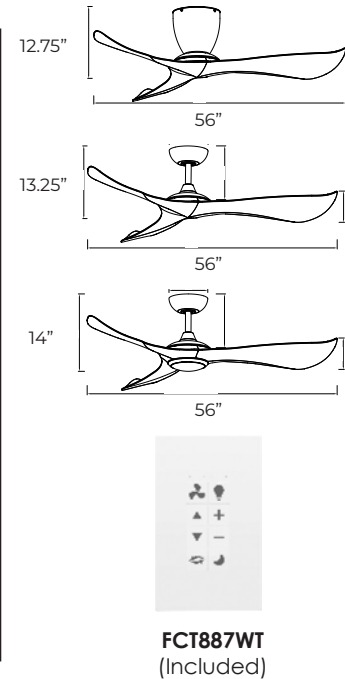

KEANU | 88753 | 88754 | 88755

Inspired by the effortless rhythm of a gentle breeze, the Keanu fan brings both form and function to indoor and outdoor spaces. Its graceful curve appears like carved wood but it is made of ABS blades designed for durability in Wet Location applications. The energy-efficient DC motor ensures quiet, powerful performance. Offering versatility for any setting, the Keanu is available as a close-to-ceiling hugger or with down rod options, with or without an integrated, CCT-tunable light kit. The LED is adjustable from a warm 2700K to bright 5000K. Choose from Matte White, Matte Black, or Satin Nickel finishes, with Teak wood blade options for Matte White and Walnut wood blades for Matte Black. Complete with a DC wall control, the Keanu delivers a refreshing blend of modern design and year-round comfort.

Indoor/Outdoor | DC Motor | Damp Rated | CCT Select Option | ABS Blades

	LAMPING	DIMENSIONS	ENERGY INFO AT HIGH SPEED	DOWNRODS
88753	NO LIGHT KIT	56" D x 12.75" H BLADE: 3 x 27.75"	AIRFLOW: 6284 CFM AIRFLOW EFFICIENCY 219 CFM / W ELECTRICITY USE: 15W	8" (FRD 100 08) 12" (FRD 100 12) 18" (FRD 100 18) 24" (FRD 100 24)
	NO LIGHT KIT	56" D x 13.25" H BLADE: 3 x 27.75"	AIRFLOW: 5468 CFM AIRFLOW EFFICIENCY 161 CFM / W ELECTRICITY USE: 25W	36" (FRD 100 36) 48" (FRD 100 48) 60" (FRD 100 60) 72" (FRD 100 72)
88755	18W PCB LED Integrated COLOR TEMP: 30-40-50K, CRI: 80+ LUMENS: lm 1150 DELIVERED	56" D x 14" H BLADE: 3 x 31.75"	AIRFLOW: 5468 CFM AIRFLOW EFFICIENCY 161 CFM / W ELECTRICITY USE: 25W	*Only available in Powder Coat finishes

FINISH & MATERIAL

- BLACK (BK)**
- BLACK/WALNUT (BKWN)**
- MATTE WHITE (MW)**
- MATTE WHITE/TEAK (MWTK)**

BLADES

MATERIAL: ABS
PITCH: 36°

BLACK W/ WALNUT BLADES

BLACK W/ BLACK BLADES

Includes:
6" Downrods

Always consult a qualified electrician before installing any lighting product.