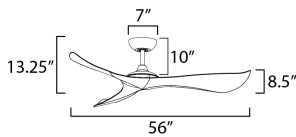

MEASUREMENTS

DIMENSION : 56" L x 56" W x 13.25" H

CANOPY : 7" W x 2.5" H x 7" L

HANGING WEIGHT : 12.57 lb

LAMPING

INPUT VOLTAGE : 120V

BULB : W , 0W Total

FINISHES OPTION