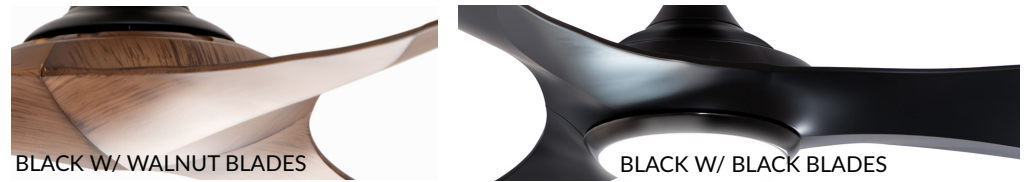

Inspired by the effortless rhythm of a gentle breeze, the Keanu fan brings both form and function to indoor and outdoor spaces. Its graceful curve appears like carved wood but it is made of ABS blades designed for durability in Wet Location applications. The energy-efficient DC motor ensures quiet, powerful performance. Offering versatility for any setting, the Keanu is available as a close-to-ceiling hugger or with down rod options, with or without an integrated, CCT-tunable light kit. The LED is adjustable from a warm 2700K to bright 5000K. Choose from Matte White, Matte Black, or Satin Nickel finishes, with Teak wood blade options for Matte White and Walnut wood blades for Matte Black. Complete with a DC wall control, the Keanu delivers a refreshing blend of modern design and year-round comfort.

Indoor/Outdoor | DC Motor | Wet Rated | CCT Select Option | ABS Blades

	LAMPING	DIMENSIONS	ENERGY INFO AT HIGH SPEED	DOWNRODS
88753	NO LIGHT KIT	56" D x 12.75" H BLADE: 3 x 27.75"	AIRFLOW: 6284 CFM AIRFLOW EFFICIENCY: 219 CFM / W ELECTRICITY USE: 15W	12" FRD10012 18" FRD10018 24" FRD10024 36" FRD10036
	NO LIGHT KIT	56" D x 13.25" H BLADE: 3 x 27.75"	AIRFLOW: 5468 CFM AIRFLOW EFFICIENCY: 161 CFM / W ELECTRICITY USE: 25W	48" FRD10048 60" FRD10060* 72" FRD10072*
88755	18W PCB LED Integrated COLOR TEMP: 30-40-50K, CRI: 80+ LUMENS: 1m 1150 DELIVERED	56" D x 14" H BLADE: 3 x 31.75"	AIRFLOW: 5468 CFM AIRFLOW EFFICIENCY: 161 CFM / W ELECTRICITY USE: 25W	*Only available in Powder Coat finishes

COMPLETE FINISH AND BLADE OPTIONS: BLADES Includes: 6" Downrods

■ BLACK (BK) ■ BLACK/WALNUT (BKWN) **MATERIAL:** ABS
■ MATTE WHITE (MW) ■ MATTE WHITE/TEAK (MWTK) **PITCH:** 36°

Always consult a qualified electrician before installing any lighting product.