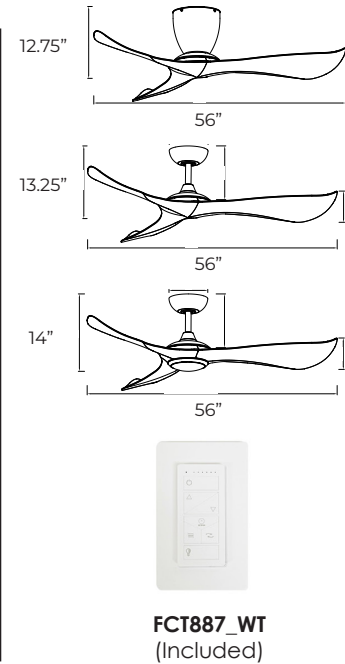

Inspired by the effortless rhythm of a gentle breeze, the Keanu fan brings both form and function to indoor and outdoor spaces. Its graceful curve appears like carved wood but it is made of ABS blades designed for durability in Wet Location applications. The energy-efficient DC motor ensures quiet, powerful performance. Offering versatility for any setting, the Keanu is available as a close-to-ceiling hugger or with down rod options, with or without an integrated, CCT-tunable light kit. The LED is adjustable from a warm 2700K to bright 5000K. Choose from Matte White, Matte Black, or Satin Nickel finishes, with Teak wood blade options for Matte White and Walnut wood blades for Matte Black. Complete with a DC wall control, the Keanu delivers a refreshing blend of modern design and year-round comfort.

Indoor/Outdoor | DC Motor | Wet Rated | CCT Select Option | ABS Blades

	LAMPING	DIMENSIONS	ENERGY INFO AT HIGH SPEED	DOWNRODS
88753	NO LIGHT KIT	56" D x 12.75" H BLADE: 3 x 27.75"	AIRFLOW: 6284 CFM AIRFLOW EFFICIENCY: 219 CFM / W ELECTRICITY USE: 15W	12" FRD10012 18" FRD10018 24" FRD10024 36" FRD10036
	NO LIGHT KIT	56" D x 13.25" H BLADE: 3 x 27.75"	AIRFLOW: 5468 CFM AIRFLOW EFFICIENCY: 161 CFM / W ELECTRICITY USE: 25W	48" FRD10048 60" FRD10060* 72" FRD10072*
88755	18W PCB LED Integrated COLOR TEMP: 30-40-50K, CRI: 80+ LUMENS: 1m 1150 DELIVERED	56" D x 14" H BLADE: 3 x 31.75"	AIRFLOW: 5468 CFM AIRFLOW EFFICIENCY: 161 CFM / W ELECTRICITY USE: 25W	*Only available in Powder Coat finishes

COMPLETE FINISH AND BLADE OPTIONS: BLADES Includes: 6" Downrods

■ BLACK (BK) ■ BLACK/WALNUT (BKWN) **MATERIAL:** ABS
■ MATTE WHITE (MW) ■ MATTE WHITE/TEAK (MWTK) **PITCH:** 36°

Always consult a qualified electrician before installing any lighting product.