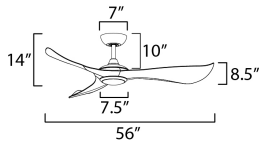

MEASUREMENTS

DIMENSION : 56" L x 56" W x 14" H
 CANOPY : 7" W x 2.5" H x 7" L
 HANGING WEIGHT : 13.9 lb

LAMPING

INPUT VOLTAGE : 120V
 LUMENS : 1,500 Rated (1,253 Del.)
 BULB : 1 x 18W LED PCB Integrated , 18W Total
 BULB INCLUDED : (Integrated)
 DIMMABLE : Y
 CRI : 90 CRI
 COLOR_TEMP : 30-40-50K