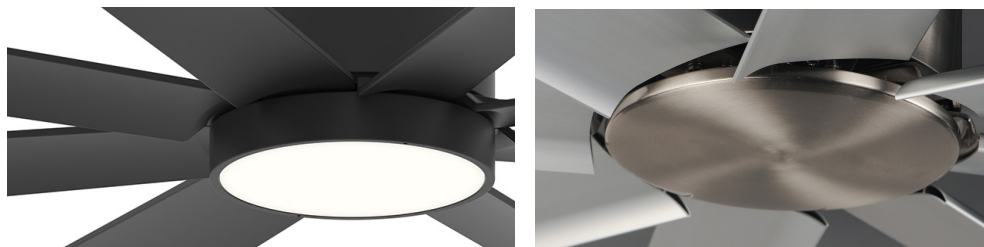

CONDOR | 88766 | 88767 | 88768

Expansive blade spans of 65" ABS blades or 80" aluminum blades, the Condor soars as an outdoor rated fan. Clean design with a DC motor and strong airflow performance. Available in Matte Black, Matte White, or Brushed Aluminum. No light kit included. Paired with a DC wall control that does not get interrupted by various frequencies and uses novel 3-wire installations to provide reliable functionality.

Indoor/Outdoor | DC Motor | 65" ABS Blades/80" Aluminum Blades | Wet Rated

	LAMPING	DIMENSIONS	ENERGY INFO AT HIGH SPEED	DOWNRODS
88766	NO LIGHT KIT	65" D x 13.5" H BLADE: 8 x 29.65"	AIRFLOW: 8792 CFM AIRFLOW EFFICIENCY 194 CFM / W ELECTRICITY USE: 33W	6" (FRD10006) 12" (FRD10012) 18" (FRD10018) 24" (FRD10024) 36" (FRD10036) 48" (FRD10048) 60" (FRD10060) 72" (FRD10072)
88767	24W LED Integrated, 120V COLOR TEMP: 30-40-50K, CRI: 90+ LUMENS: 1m 800 DELIVERED	65" D x 14.5" H BLADE: 8 x 29.65"	AIRFLOW: 8792 CFM AIRFLOW EFFICIENCY 194 CFM / W ELECTRICITY USE: 33W	
88768	NO LIGHT KIT	84" D x 14" H BLADE: 8 x 37.6"	AIRFLOW: 11,225 CFM AIRFLOW EFFICIENCY 307 CFM / W ELECTRICITY USE: 30.3W	

FINISH & MATERIAL

- BLACK (BK)**
- SATIN NICKEL (SN)**
- MATTE WHITE (MW)**
- ALUMINUM (AL)**

BLADES:

MATERIAL: ABS OR ALUMINUM
PITCH: 18°

Includes:
6" Downrods

Always consult a qualified electrician before installing any lighting product.