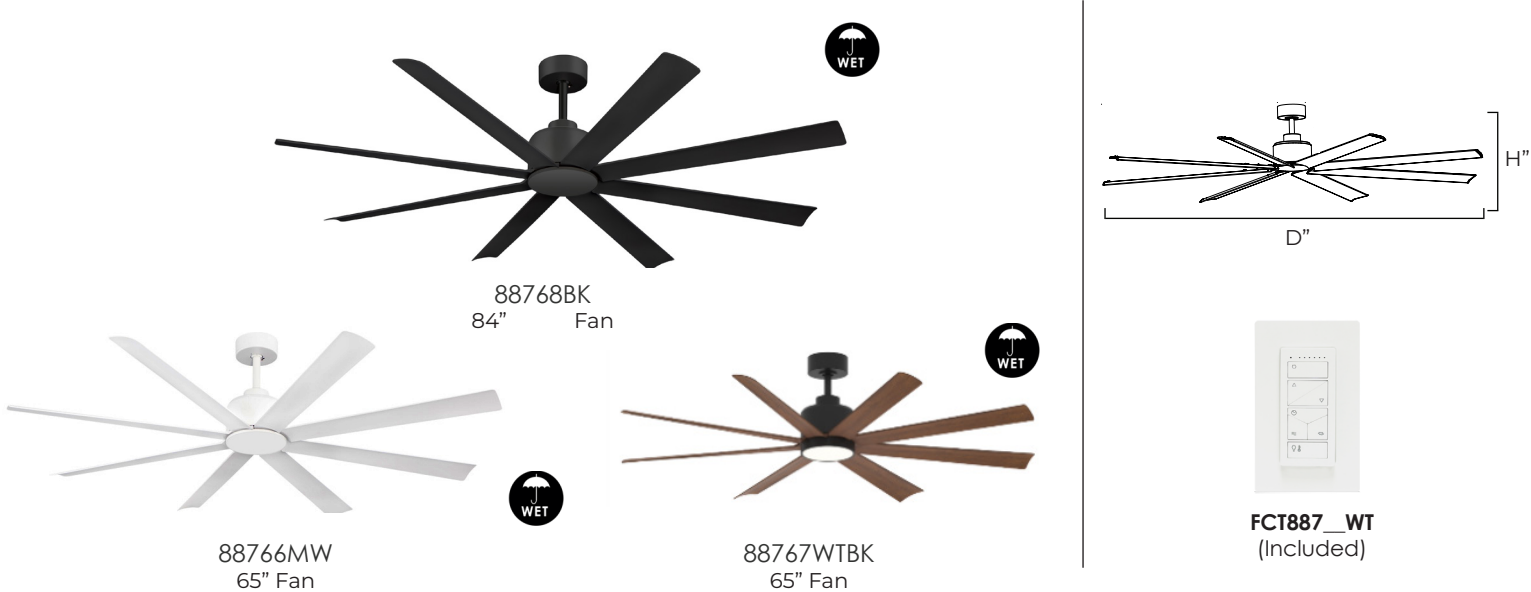

CONDOR | 88766 | 88767 | 88768

Expansive blade spans of 65" ABS blades or 80" aluminum blades, the Condor soars as an outdoor rated fan. Clean design with a DC motor and strong airflow performance. Available in Matte Black, Matte White, or Brushed Aluminum. No light kit included. Paired with a DC wall control that does not get interrupted by various frequencies and uses novel 3-wire installations to provide reliable functionality.

Indoor/Outdoor | DC Motor | 65" ABS Blades/80" Aluminum Blades | Wet Rated

	LAMPING	DIMENSIONS	ENERGY INFO AT HIGH SPEED	DOWNRODS
88766	NO LIGHT KIT	65" D x 13.5" H BLADE: 8 x 29.65"	AIRFLOW: 8792 CFM AIRFLOW EFFICIENCY 194 CFM / W ELECTRICITY USE: 33W	6" (FRD10006) 12" (FRD10012) 18" (FRD10018) 24" (FRD10024) 36" (FRD10036) 48" (FRD10048) 60" (FRD10060) 72" (FRD10072)
88767	24W LED Integrated, 120V COLOR TEMP: 30-40-50K, CRI: 90+ LUMENS: 1m 800 DELIVERED	65" D x 14.5" H BLADE: 8 x 29.65"	AIRFLOW: 8792 CFM AIRFLOW EFFICIENCY 194 CFM / W ELECTRICITY USE: 33W	
88768	NO LIGHT KIT	84" D x 14" H BLADE: 8 x 37.6"	AIRFLOW: 11,225 CFM AIRFLOW EFFICIENCY 307 CFM / W ELECTRICITY USE: 30.3W	

FINISH & MATERIAL

- BLACK (BK)**
- SATIN NICKEL (SN)**
- MATTE WHITE (MW)**
- ALUMINUM (AL)**

BLADES:

MATERIAL: ABS OR ALUMINUM
PITCH: 18°

Includes:
6" Downrods

Always consult a qualified electrician before installing any lighting product.