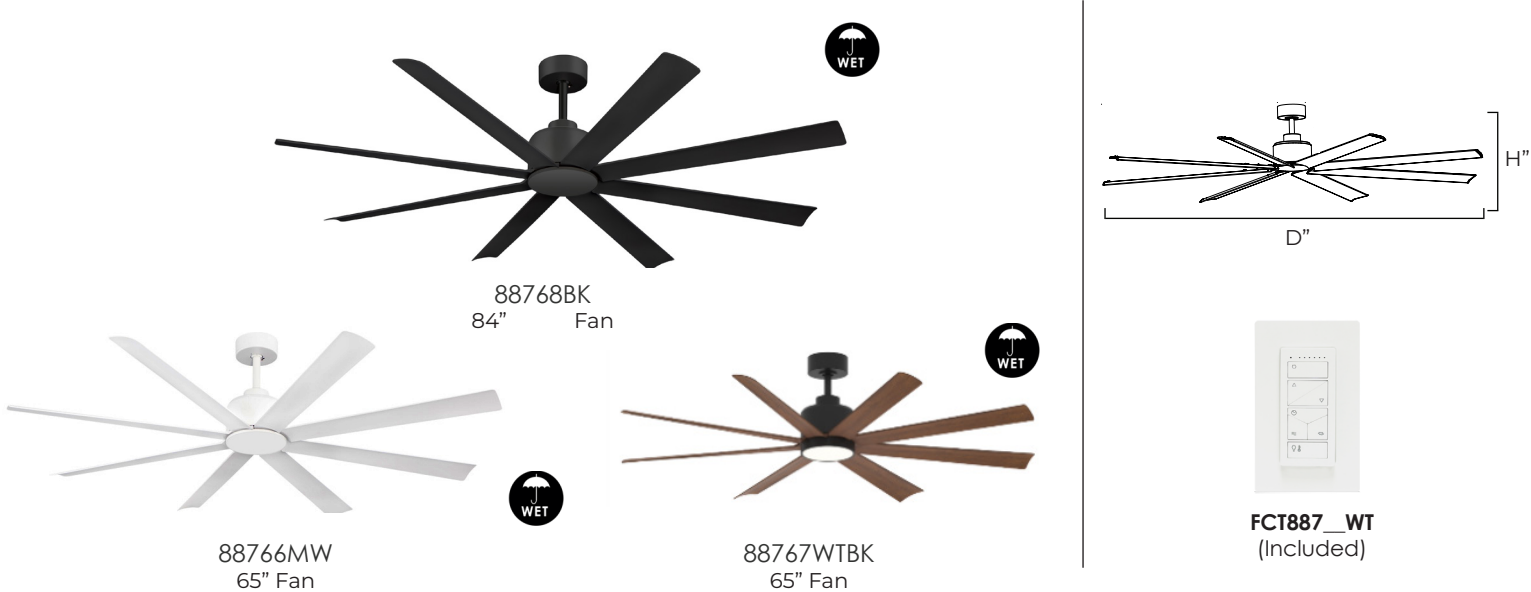

# CONDOR | 88766 | 88767 | 88768

Expansive blade spans of 65" ABS blades or 80" aluminum blades, the Condor soars as an outdoor rated fan. Clean design with a DC motor and strong airflow performance. Available in Matte Black, Matte White, or Brushed Aluminum. No light kit included. Paired with a DC wall control that does not get interrupted by various frequencies and uses novel 3-wire installations to provide reliable functionality.

*Indoor/Outdoor | DC Motor | 65" ABS Blades/80" Aluminum Blades | Wet Rated*

	LAMPING	DIMENSIONS	ENERGY INFO AT HIGH SPEED	DOWNRODS
88766	NO LIGHT KIT	65" D x 13.5" H <b>BLADE:</b> 8 x 29.65"	<b>AIRFLOW:</b> 8792 CFM <b>AIRFLOW EFFICIENCY</b> 194 CFM / W <b>ELECTRICITY USE:</b> 33W	6" (FRD10006) 12" (FRD10012) 18" (FRD10018) 24" (FRD10024) 36" (FRD10036) 48" (FRD10048) 60" (FRD10060) 72" (FRD10072)
	24W LED Integrated, 120V <b>COLOR TEMP:</b> 30-40-50K, <b>CRI:</b> 90+ <b>LUMENS:</b> 1m 800 DELIVERED	65" D x 14.5" H <b>BLADE:</b> 8 x 29.65"	<b>AIRFLOW:</b> 8792 CFM <b>AIRFLOW EFFICIENCY</b> 194 CFM / W <b>ELECTRICITY USE:</b> 33W	
	NO LIGHT KIT	84" D x 14" H <b>BLADE:</b> 8 x 37.6"	<b>AIRFLOW:</b> 11,225 CFM <b>AIRFLOW EFFICIENCY</b> 307 CFM / W <b>ELECTRICITY USE:</b> 30.3W	
88767				
88768				