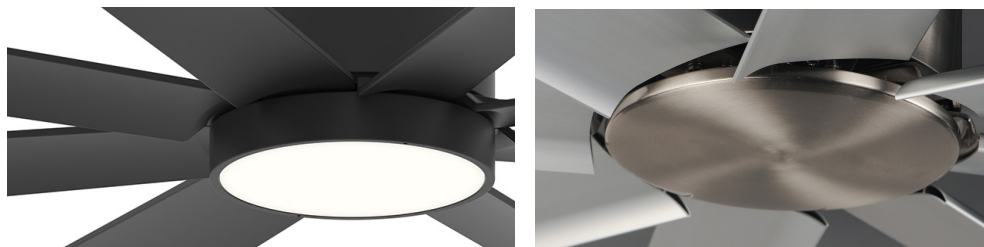

BLADES:

MATERIAL: ABS OR ALUMINUM
PITCH: 18°

Includes:
6" Downrods

Always consult a qualified electrician before installing any lighting product.