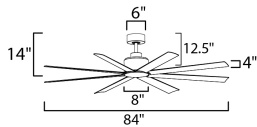

PRODUCT DESCRIPTION

Expansive blade spans of 65" ABS blades or 80" aluminum blades, the Condor soars as an outdoor rated fan. Clean design with a DC motor and strong airflow performance. Available in Matte Black, Matte White, or Brushed Aluminum. No light kit included. Paired with a DC wall control that does not get interrupted by various frequencies and uses novel 3-wire installations to provide reliable functionality.

MEASUREMENTS

DIMENSION : 84" L x 84" W x 14" H
 CANOPY : 6" W x 2.25" H x 6" L
 HANGING WEIGHT : 35.27 lb

LAMPING

INPUT VOLTAGE : 120V
 BULB : W , 0W Total

FINISHES OPTION

-  Black (BK)
-  Brushed Aluminum (AL)