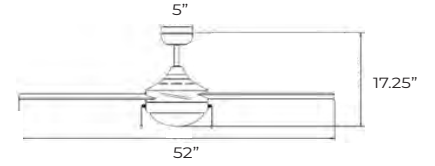

88784
88794

LAMPING	DIMENSIONS	ENERGY INFO AT HIGH SPEED		DOWNRODS
18.5W LED, 120V COLOR TEMP: 3000K, CRI: 81.2+ LUMENS: lm 1175 DELIVERED	52" D x 17.25" H BLADE: 4 x 22.9"	AIRFLOW:	4518 CFM	12" (FRD10012)
		AIRFLOW EFFICIENCY	91 CFM / W	18" (FRD10018)
		ELECTRICITY USE:	36W	24" (FRD10024)
18.5W LED, 120V COLOR TEMP: 3000K, CRI: 81.2+ LUMENS: lm 1175 DELIVERED	52" D x 17.25" H BLADE: 4 x 22.9"	AIRFLOW:	4518 CFM	36" (FRD10036)
		AIRFLOW EFFICIENCY	91 CFM / W	48" (FRD10048)
		ELECTRICITY USE:	36W	60" (FRD10060)
				72" (FRD10072)

COMPLETE FINISH AND BLADE OPTIONS:

- BLACK / WALNUT (BK)
- SATIN NICKEL / SILVER / GREYWOOD (SN)
- MATTE WHITE / WHITE OAK (MW)