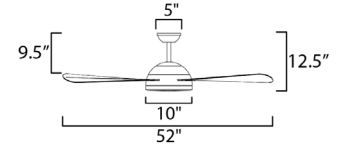

# CUPOLA | 88801 | 88802

The central housing is domical, from which a trio of uniquely curved fan blades smoothly rotate. The Cupola also features an LED integrated dome shape or a 2 lamp light kit with a domical glass to create a perfect sphere.

Indoor | AC Motor | ABS Blades

**FCT88801WT**  
(Included)

**FCT8881WT**  
\*Sold Separately

	LAMPING	DIMENSIONS	ENERGY INFO AT HIGH SPEED	DOWNRODS
88801	24W LED E26, 120V <b>COLOR TEMP:</b> 3000K, <b>CRI:</b> 90+ <b>LUMENS:</b> lm 1640 DELIVERED	52" D x 12.5" H <b>BLADE:</b> 3 x 23"	<b>AIRFLOW:</b> 3949 CFM <b>AIRFLOW EFFECIENCY:</b> 73 CFM / W <b>ELECTRICITY USE:</b> 38W	12" (FRD12) 18" (FRD18) 24" (FRD24) 36" (FRD36)
88802	24W LED E26, 120V <b>COLOR TEMP:</b> 3000K, <b>CRI:</b> 90+ <b>LUMENS:</b> lm 1200 DELIVERED	52" D x 12.5" H <b>BLADE:</b> 3 x 23"	<b>AIRFLOW:</b> 4124 CFM <b>AIRFLOW EFFECIENCY:</b> 76 CFM / W <b>ELECTRICITY USE:</b> 39W	48" (FRD48) 60" (FRD60) 72" (FRD72)