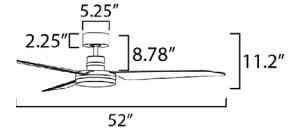

Indoor/Outdoor | AC Motor | Damp Rated | ABS Blades

FCT88805WT
(Included)

89907

LAMPING

NO LIGHT KIT

DIMENSIONS

52" D x 11" H
BLADE: 3 x 23.75"

ENERGY INFO AT HIGH SPEED