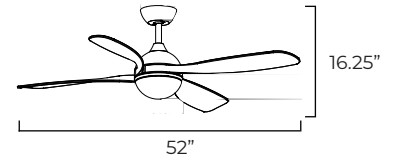

BOLA | 88811

Modern and chic, the Bola collection elevates the standard fan with its beautifully balanced design. A sleek globe frame seamlessly separates the top DC motor housing from the lower LED light kit, while gracefully curved solid wood blades add a touch of natural sophistication. The energy-efficient DC motor ensures quiet operation, while the included remote control allows you to customize the CCT-tunable LED light, from warm to bright, for the perfect ambiance. Available in 52" blade span and finishes in Matte White, Matte Black, Satin Nickel with white wood blades, or Natural Aged Brass with white wood blades. Suitable for dry locations, Bola merges form and function with effortless charm.

Indoor | DC Motor | ABS Blades

LAMPING

24W PCB LED, 120V
COLOR TEMP: 27-30-40K, **CRI:** 90+
LUMENS: lm 1270 DELIVERED

DIMENSIONS

52" D x 16.25" H
BLADE: 4 x 28.25"

ENERGY INFO AT HIGH SPEED

AIRFLOW: 4953 CFM
AIRFLOW EFFICIENCY 261 CFM / W
ELECTRICITY USE: 14W

DOWNRODS

12" (FRD10012)
18" (FRD10018)
24" (FRD10024)
36" (FRD10036)
48" (FRD10048)
60" (FRD10060)
72" (FRD10072)

88811

FINISH & MATERIAL

- **BLACK (BK)**
- **WHITE (WT)**
- **SATIN NICKEL (SN)**
- **NATURAL AGED BRASS (NAB)**
- **MATTE BLACK/WALNUT (WNBK)**