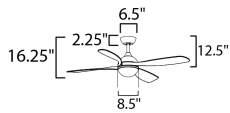

PRODUCT DESCRIPTION

Modern and chic, the Bola collection elevates the standard fan with its beautifully balanced design. A sleek globe frame seamlessly separates the top DC motor housing from the lower LED light kit, while gracefully curved solid wood blades add a touch of natural sophistication. The energy-efficient DC motor ensures quiet operation, while the included remote control allows you to customize the CCT-tunable LED light, from warm to bright, for the perfect ambiance. Available in 52" blade span and finishes in Matte White, Matte Black, Satin Nickel with white wood blades, or Natural Aged Brass with white wood blades. Suitable for dry locations, Bola merges form and function with effortless charm.

MEASUREMENTS

DIMENSION : 52" L x 52" W x 16.25" H
 MAX OAH : 16.25" OAH
 CANOPY : 6.5" W x 2.36" H x 6.5" L
 HANGING WEIGHT : 12.79 lb

LAMPING

INPUT VOLTAGE : 120V
 LUMENS : 1,680 Rated (1,270 Del.)
 BULB : 1 x 24W LED PCB Integrated , 24W Total
 BULB INCLUDED : (Integrated)
 DIMMABLE : Y
 CRI : 90 CRI
 COLOR_TEMP : 27-30-40K