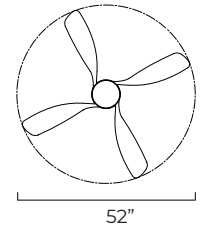

BOLA | 88811

Modern and chic, the Bola collection elevates the standard fan with its beautifully balanced design. A sleek globe frame seamlessly separates the top DC motor housing from the lower LED light kit, while gracefully curved solid wood blades add a touch of natural sophistication. The energy-efficient DC motor ensures quiet operation, while the included remote control allows you to customize the CCT-tunable LED light, from warm to bright, for the perfect ambiance. Available in 52" blade span and finishes in Matte White, Matte Black, Satin Nickel with white wood blades, or Natural Aged Brass with white wood blades. Suitable for dry locations, Bola merges form and function with effortless charm.

Indoor | DC Motor | ABS Blades

FCT8883WT
(Included)

LAMPING

24W PCB LED, 120V
COLOR TEMP: 27-30-40K, **CRI:** 90+
LUMENS: lm 1270 DELIVERED

DIMENSIONS

52" D x 16.25" H
BLADE: 4 x 28.25"

ENERGY INFO AT HIGH SPEED

AIRFLOW: 4953 CFM
AIRFLOW EFFICIENCY 261 CFM / W
ELECTRICITY USE: 14W

DOWNRODS

12" (FRD10012)
18" (FRD10018)
24" (FRD10024)
36" (FRD10036)
48" (FRD10048)
60" (FRD10060)
72" (FRD10072)

88811

FINISH & MATERIAL

- **BLACK (BK)**
- **WHITE (WT)**
- **SATIN NICKEL (SN)**
- **NATURAL AGED BRASS (NAB)**
- **MATTE BLACK/WALNUT (WNBK)**