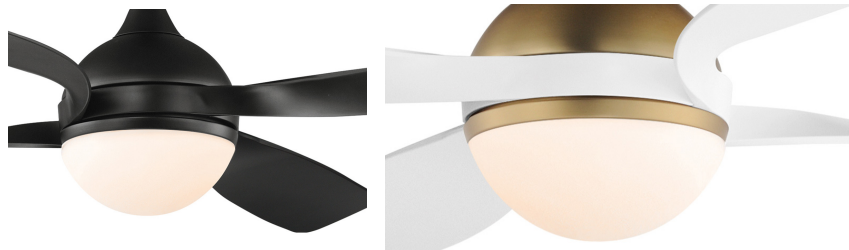

BLADES

MATERIAL: ABS
PITCH: 12°